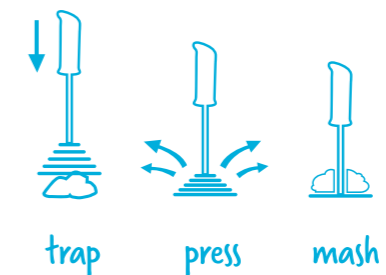

Flisk fold flat balloon whisk

One whisk becomes three - a large balloon whisk for whipping, a sauce whisk for flat liquids and a flat whisk for deglazing. The Flisk folds completely flat for space-saving storage, so it won't get tangled up with other utensils in your bin or drawer. To clean, simply twist into a flat whisk, scrape off coarse dirt and place the Flisk in the dishwasher. No dismantling and done by hand. The 10 wires of the Flisk are hygienically sealed in its ergonomic handle and made of high-vibration spring steel to achieve light and fluffy mixtures.

Material: Stainless Steel, Polypropylene
Dishwasher safe.

reddot winner 2021

GOOD DESIGN AWARD WINNER

Flisk - Black
Item no.: **DFFK5714**
Dims: 29 x 7 x 7 cm
SU: 4
EAN: 9334084005714

Flisk - Red
Item no.: **DFFK5721**
Dims: 29 x 7 x 7 cm
SU: 4
EAN: 9334084005721

Smood smooth mash in seconds

Smood effortlessly creates a soft and fluffy puree in seconds by capturing the food and forcing it through the spaces between the collapsing spring coils. The Smood's unique spring design eliminates wrist shock by absorbing the upward force. The ergonomically designed multi-grip handle can be held in a variety of comfortable hand positions for maximum efficiency. Smood not only makes fluffy mashed potatoes in seconds, but is also perfect for mashing bananas, pumpkin, sweet potatoes, baby food and great for guacamole in one go! High quality silicone, heat resistant up to 260°C / 500°F.

Material: Stainless Steel, Silicone, TPE
Dishwasher safe.

Smood - Black
Item no.: **DFSM3017**
Dims: 29 x 9 x 9 cm
SU: 4
EAN: 9334084003017