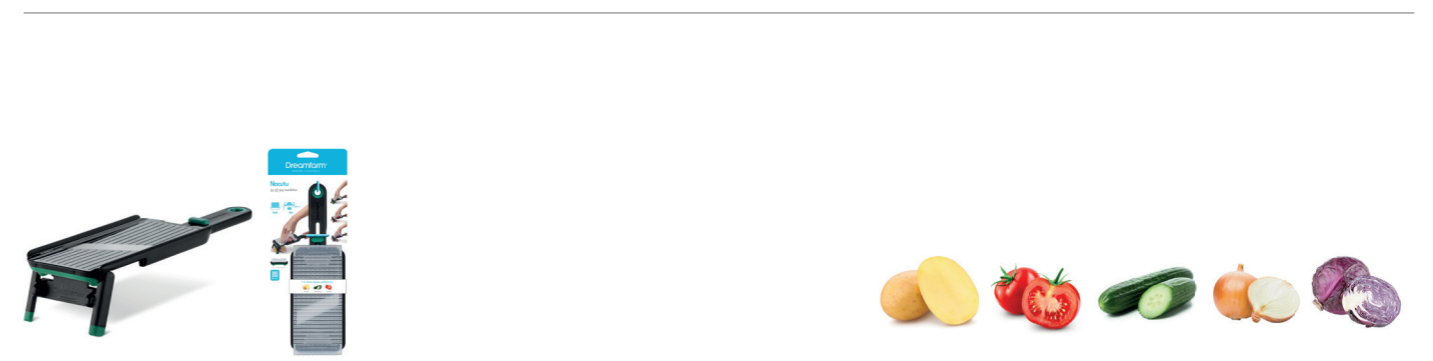

Nocutu
Item no.: **DFNC3321**
Dims: 9 x 2,5 x 28,5 cm
SU: 4
EAN: 9334084003321