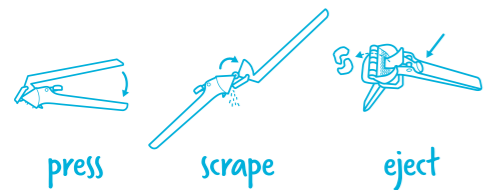

Garject *garlic press scrape eject*

Garject allows you to press several garlic cloves at the same time without having to remove the skin first. When the handle is opened, garlic residue is automatically removed, so Garject cleans itself! To remove the skin from the press, simply press the "Peel Eject" button, rinse under water and Garject is completely clean. Thanks to this unique design, all the pressed garlic always ends up in your food and never on your fingers.

Material: Chrome Plated Zinc, Nylon
Dishwasher safe.

Garject Lite - Black
Item no.: **DFGA5615**
Dims: 19 x 5 x 5 cm
SU: 4
EAN: 9334084005615

Garject - Stainless Steel
Item no.: **DFGA5516**
Dims: 19,2x5,2x4,9
SU: 6
EAN: 9334084005516