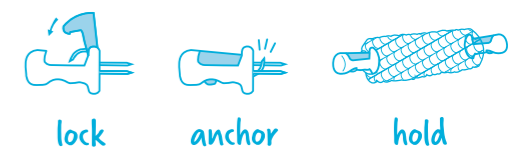

Lockorns - Set of 4
Item no.: **DFLC6766**
Dims: 8,2 cm
SU: 4
EAN: 9334084006766