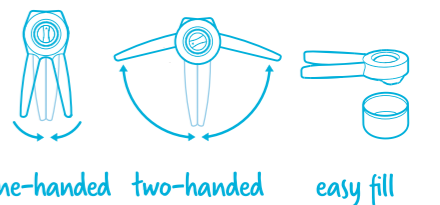

Garject *garlic press scrape eject*

Garject allows you to press several garlic cloves at the same time without having to remove the skin first. When the handle is opened, garlic residue is automatically removed, so Garject cleans itself! To remove the skin from the press, simply press the "Peel Eject" button, rinse under water and Garject is completely clean. Thanks to this unique design, all the pressed garlic always ends up in your food and never on your fingers.

Material: Chrome Plated Zinc, Nylon
Dishwasher safe.

Garject Lite - Black
Item no.: **DFGA5615**
Dims: 19 x 5 x 5 cm
SU: 4
EAN: 9334084005615

Garject - Stainless Steel
Item no.: **DFGA5516**
Dims: 19,2x5,2x4,9
SU: 6
EAN: 9334084005516

Ortwo *grind one-handed or two*

Ortwo's handles can be squeezed together for comfortable operation with one hand and opened outwards for operation with two hands to grind a larger amount of food. The super-sharp ceramic mechanism is stainless, adjustable to six grind settings from very fine to coarse, and can be used to grind all types of spices, salt and seeds.

Thanks to the angled cylinder design and the innovative edge that catches crumbs, Ortwo can be placed neatly on the table or worktop without crumbling. The tempered glass spice jar allows you to see the contents and sits flat. Thanks to its wide opening, refilling is easy.

Ortwo: The wooden handles are not Dishwasher safe. Just wipe clean. The glass container is Dishwasher safe.

Material: Chrome Plated Zinc, Beech Wood, Ceramic, Nylon

Ortwo Lite - Black
Item no.: **DFOR7213**
Dims: 17 x 6 x 6 cm
SU: 4
EAN: 9334084007213

Ortwo
Item no.: **DFOR7114**
Dims: 17 x 6 x 6 cm
SU: 4
EAN: 9334084007114