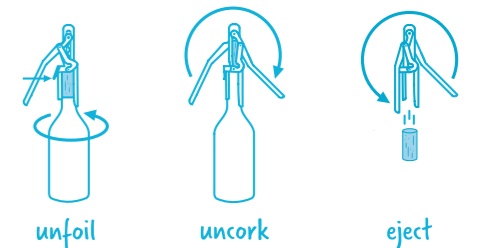

Winopen automatic pocket wine opener

With Winopen, every cork can be effortlessly removed and ejected in a single movement - compact and practical for on the go. Your wine companion: Winopen's unique mechanism ensures that corks are pulled out in one smooth movement and ejected immediately. Suitable for all corks: The Teflon-coated corkscrew glides through any cork, natural or synthetic. Sharp and durable: The integrated foil cutter is made of hardened stainless steel, remains permanently sharp and ensures precise cutting. Compact and versatile: With its automatic, ultra-compact design, Winopen fits perfectly in waiter's vests, picnic baskets and cutlery drawers.

Material: Stainless Steel, POM
Dishwasher safe.