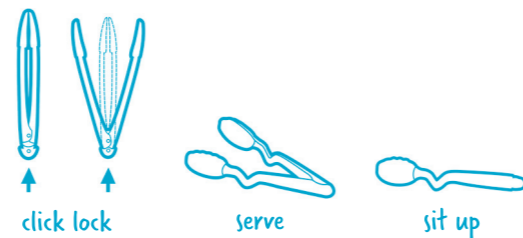

Brizzle - Red
Item no.: **DFBR4120**
Dims: 28 x 5 x 3 cm
SU: 4
EAN: 9334084004120

Big Lestrain *dripless sit up strainer*

The innovative, raised head of the Big Lestrain ensures that drips drain directly into the integrated reservoir - keeping the work surface free of stains. The fine slits are ideal for draining and serving everything from dumplings and pasta to peas and corn. The curved handle always positions the head upwards and away from the work surface so that the colander can be put down hygienically at any time.

The flexible, generous head makes it easy to scoop from the bottom of the pan and serve directly. Perfect for the modern kitchen.

Material: Nylon
Dishwasher safe.

Big Lestrain, Black
Item no.: **DFLE1914**
Dims: 9,9 x 3,7 x 28,8 cm
SU: 4
EAN: 9334084001914

Big Lestrain, Red
Item no.: **DFLE1921**
Dims: 9,9 x 3,7 x 28,8 cm
SU: 4
EAN: 9334084001921

scoop no drips strain

Clongs Lite *click-lock sit up tongs*

Practical and hygienic: The innovative bend in the handle of the Clong Lite ensures that the tips always point upwards when you put it down - so your work surfaces stay clean. Thanks to a simple push of a button, similar to a ballpoint pen, it can be opened and closed effortlessly with one hand.

The heat-resistant nylon tips (250°C / 480°F) are perfect for gripping and serving and offer maximum precision and strength. Ideal for any kitchen.

Material: Nylon
Dishwasher safe.

Clongs Lite, Black
Item no.: **DFCL1020**
Dims: 5 x 4,5 x 29 cm
SU: 4
EAN: 9334084001020