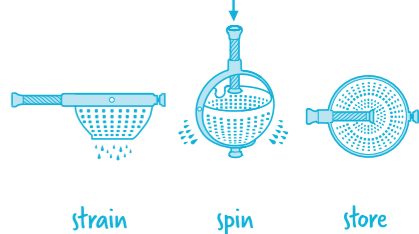

- Spina - Green + White
  Item no.: **DFSP3307**
  Dims: 30 x 2 x 1 cm
  SU: 4
  EAN: 9334084003307