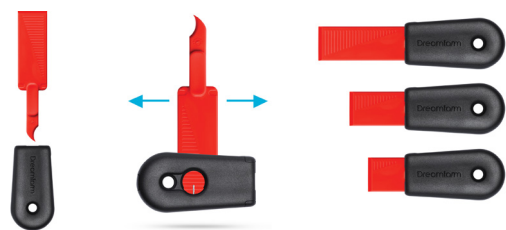

Cleana - Set of 2
Item no.: **DFCA5660**
Dims: 12,7 x 3,5 x 1,5 cm
SU: 4
EAN: 9334084005660

Cleana - Display
Item no.: **DFCA5653**
Dims: 12,7 x 3,5 x 1,5 cm
SU: 36
EAN: 9334084005653

scrape

clean

sharpen