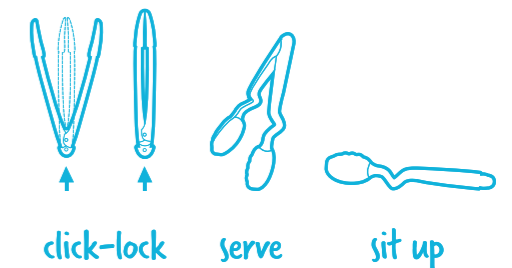

Clongs *click-lock sit up tongs*

Kitchen tables and counters remain clean and the tongs hygienic thanks to the unique bend in the handle that the ends from the table top. Open and close the tongs easily with one hand thanks to the the ingenious snap-lock button mechanism. The silicone ends will not damage non-stick cookware and are heat resistant up to 260°C/500°F. The stainless steel handles are extremely durable, so you can use your clongs for cooking and for serving from the pan or grill. can be used.

Garject *garlic press scrape eject*

Garject allows you to press several garlic cloves at the same time without having to remove the skin first. When the handle is opened, garlic residue is automatically removed, so Garject cleans itself! To remove the skin from the press, simply press the "Peel Eject" button, rinse under water and Garject is completely clean. Thanks to this unique design, all the pressed garlic always ends up in your food and never on your fingers.