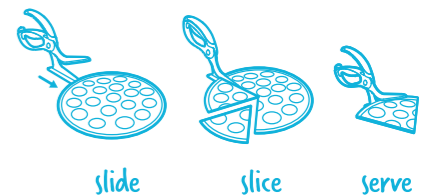

The clever handle profile gives both right and left-handed users maximum control and has deep drainage channels to make cleaning and drying easier. There is a handy, highly effective potato eye remover at the tip of the handle.

Material: ABS, Stainless Steel, PCTG, Ceramic
Dishwasher safe.

Scizza *scissors perfectly cut pizza*

The lifter slides easily under food on smooth surfaces. Non-stick and safe nylon, will not scratch cookware and is heat resistant up to 205°C / 400°F. Hardened German stainless steel cutting edges for a sharp, long-lasting and therefore durable cutting edge. 15cm / 6" extra long cut.

Scizza - Red
Item no.: **DFSC2027**
Dims: 32 x 7 x 3 cm
SU: 6
EAN: 9334084002027

Flisk fold flat balloon whisk

One whisk becomes three - a large balloon whisk for whipping, a sauce whisk for flat liquids and a flat whisk for deglazing. The Flisk folds completely flat for space-saving storage, so it won't get tangled up with other utensils in your bin or drawer. To clean, simply twist into a flat whisk, scrape off coarse dirt and place the Flisk in the dishwasher. No dismantling and done by hand. The 10 wires of the Flisk are hygienically sealed in its ergonomic handle and made of high-vibration spring steel to achieve light and fluffy mixtures.