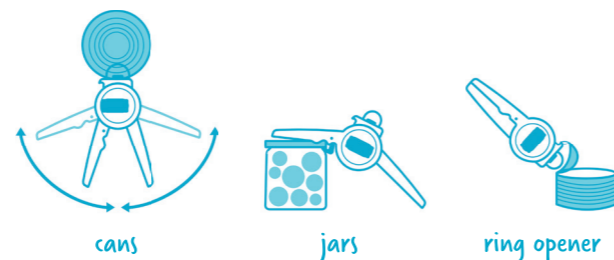

Fluicer fold flat easy juicer

The slim design can be folded completely flat for space-saving storage. There are no bulky parts that won't fit in the drawer. The unique folding mechanism squeezes fruit from the outside and inside at the same time, extracting as much juice as possible. The long handles provide extra leverage. You use the muscles in your arms instead of your hands, making juicing effortless and efficient. The integrated seed catcher forms a funnel that can be used to strain the juice into a glass, jug or small bowl.

Material: Polypropylene, Stainless Steel
Dishwasher safe.